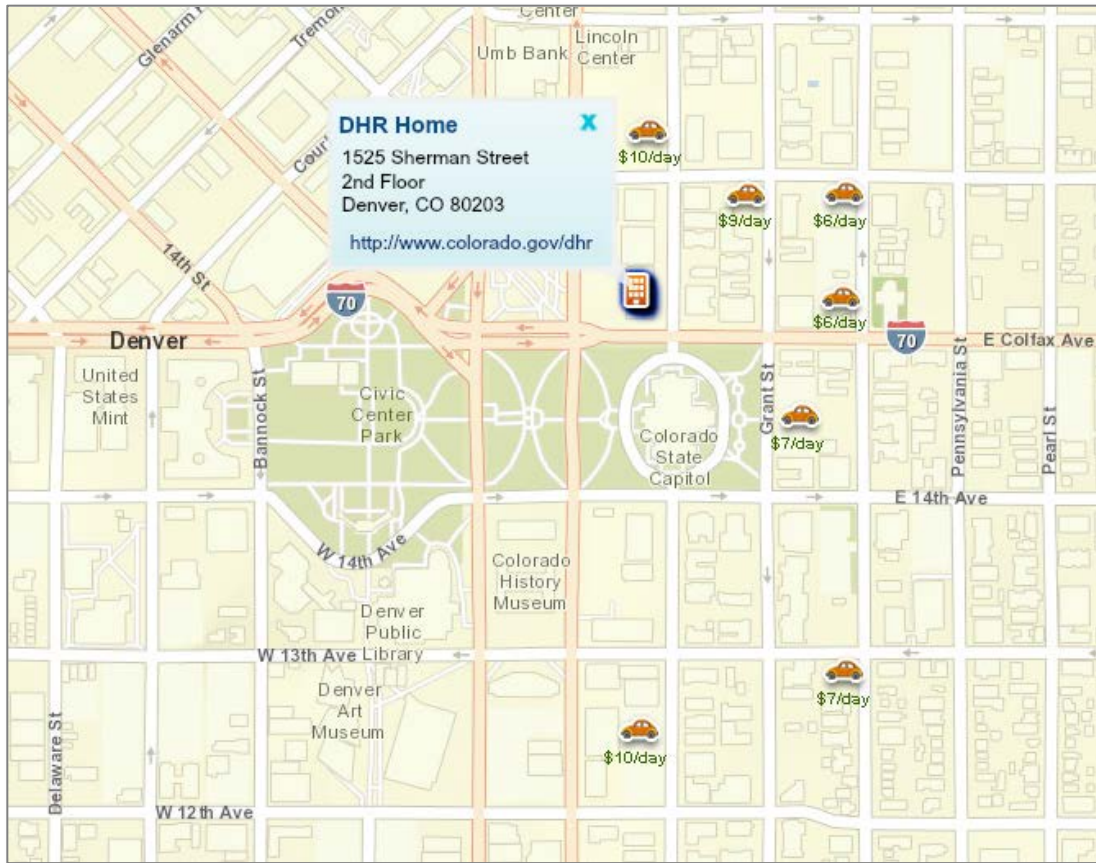

# COLORADO

The State of Colorado's Division of Human Resources is located on the corner of Colfax and Sherman, just north of the Capitol.

**1525 Sherman Street, Denver, CO 80203 – Second Floor**

## Parking

There is metered street parking, as well as a number of parking lots surrounding the building. The map has labeled parking lots and the daily rates for each lot. Method of payment for these parking lots varies from cash only to accepting credit cards; see the instructions at the parking lot for proper payment procedures. Labeled parking lots are unattended. There are alternate parking options available; the cost of those lots may vary.